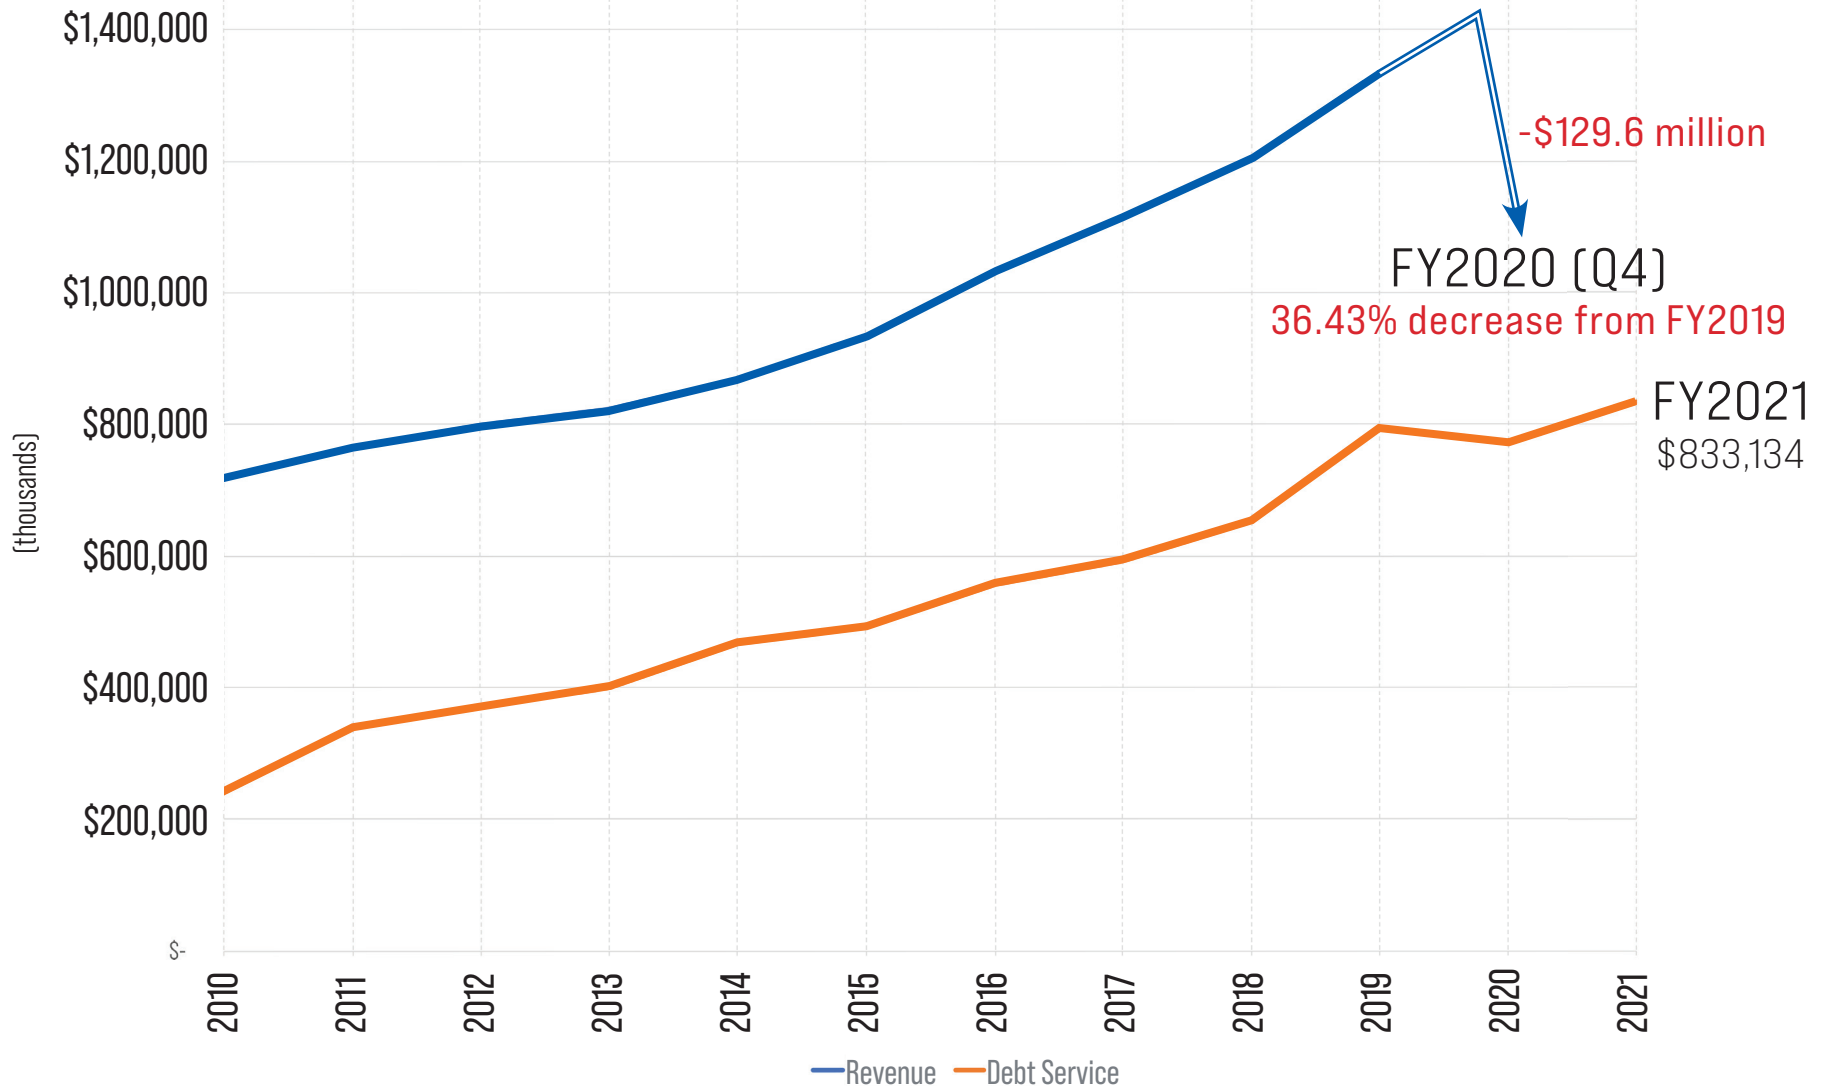

PENNSYLVANIA TURNPIKE COMMISSION

Impacts of COVID-19

June 15, 2020

Revenue vs. Debt [2010-2021]

Traffic Volume By Year [1940-2020]

Traffic Volume By Year [1991-2020]

Traffic Volume By Year [2001-2020]

Traffic Volume: Q4 2020 vs. 2019

Traffic Revenue: Q4 2020 vs. 2019