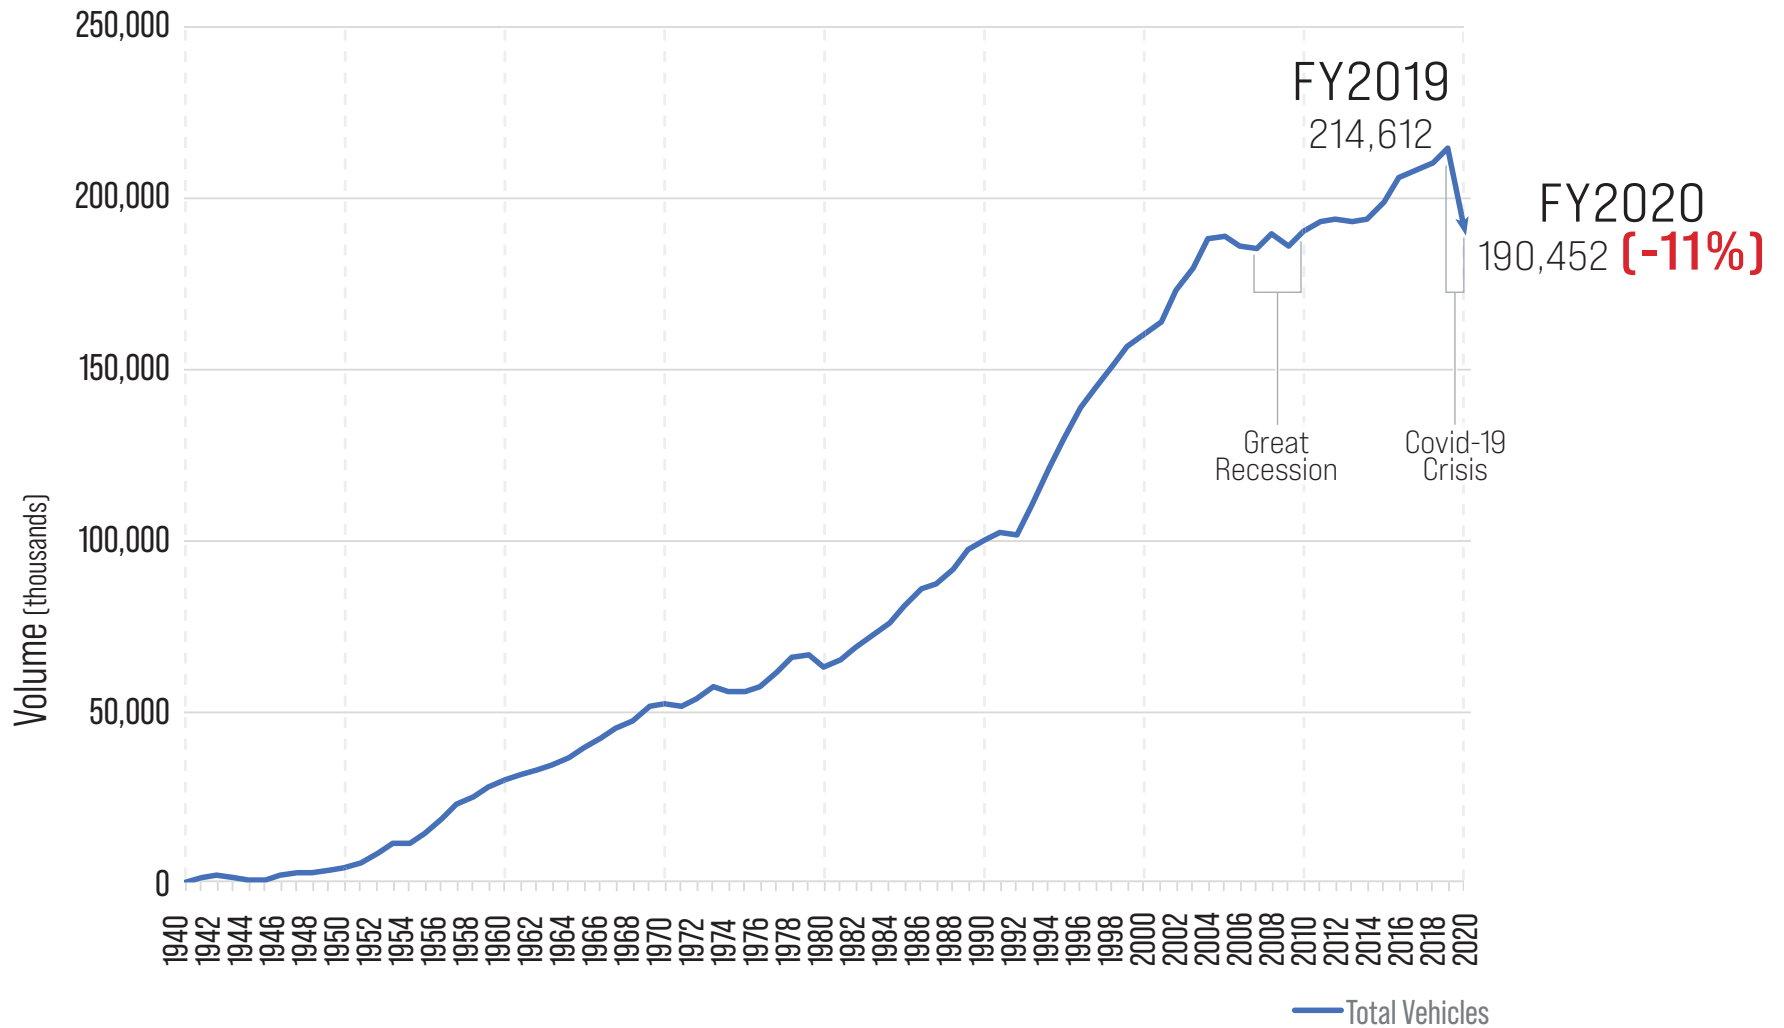

PENNSYLVANIA TURNPIKE COMMISSION

Impacts of COVID-19

June 15, 2020

Revenue vs. Debt [2010-2021]

Traffic Volume By Year [1940-2020]

Traffic Volume By Year [1991-2020]

Traffic Volume By Year [2001-2020]

Traffic Volume: Q4 2020 vs. 2019

Traffic Revenue: Q4 2020 vs. 2019