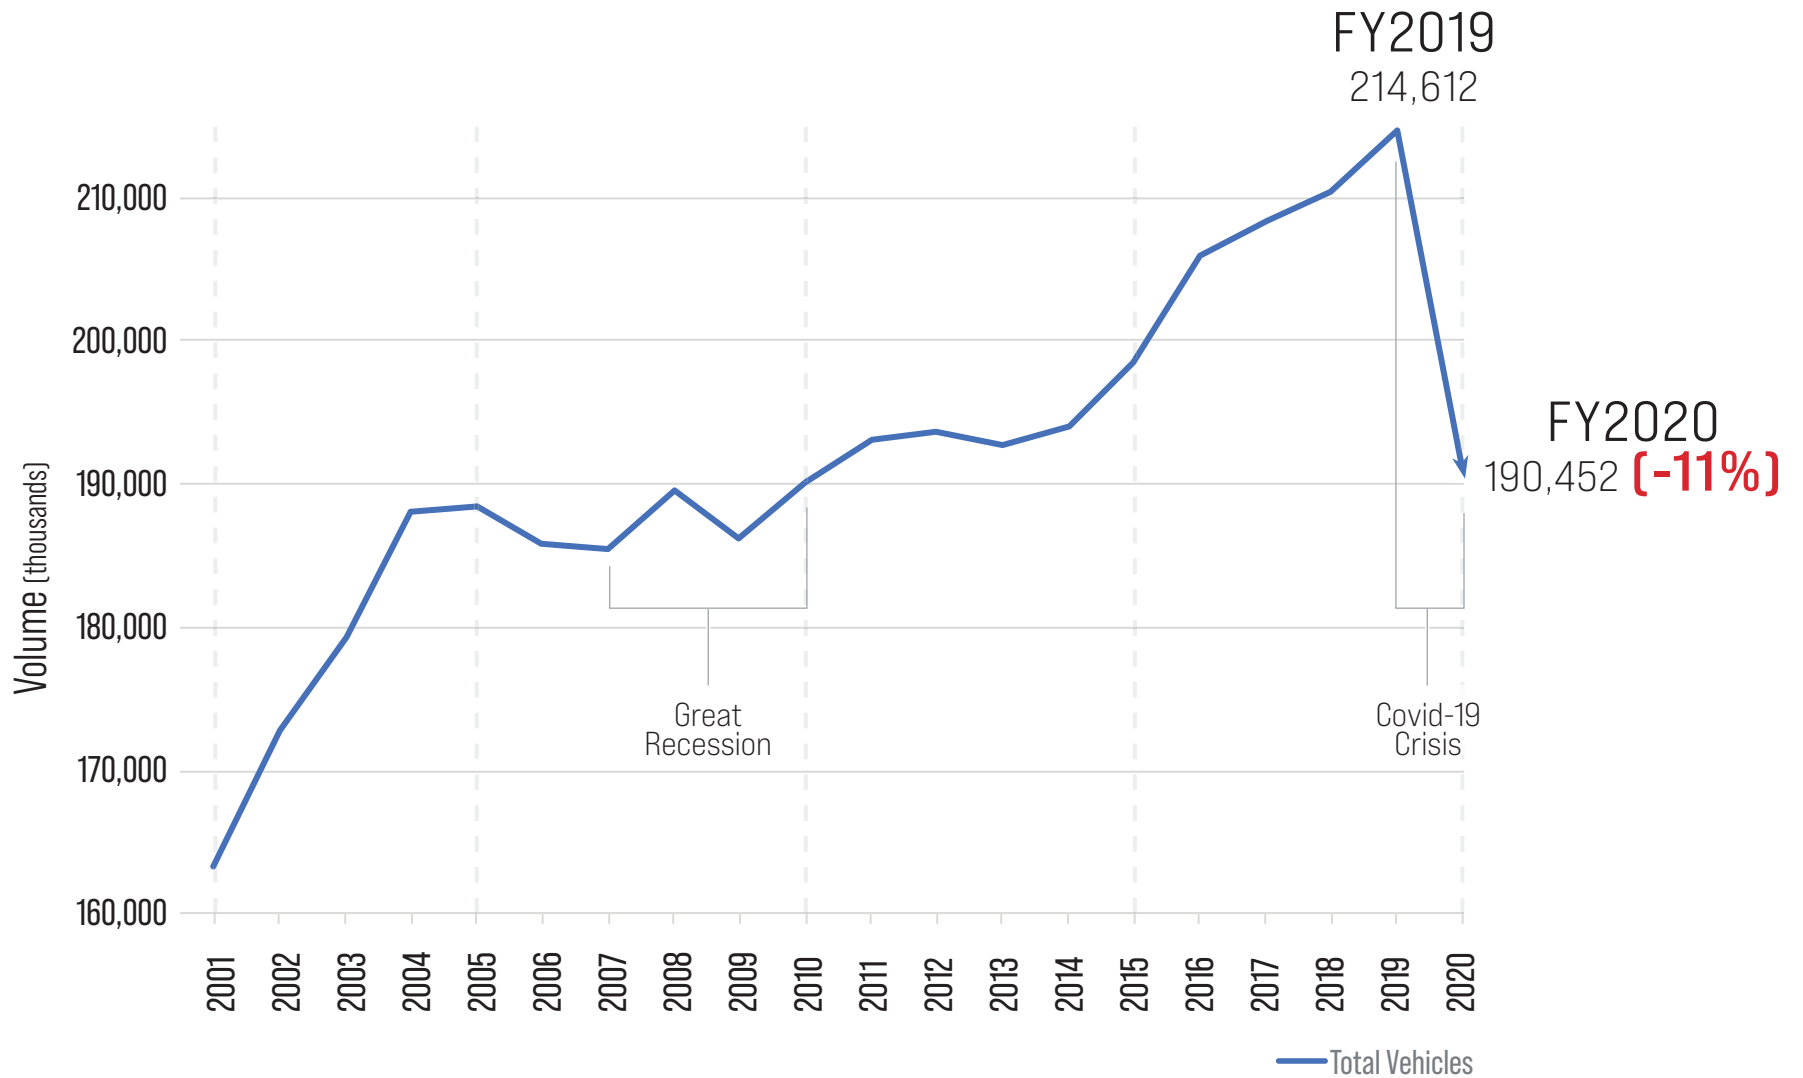

PENNSYLVANIA TURNPIKE COMMISSION

Impacts of COVID-19

June 15, 2020

Revenue vs. Debt [2010-2021]

Traffic Volume By Year [1940-2020]

Traffic Volume By Year [1991-2020]

Traffic Volume By Year [2001-2020]

Traffic Volume: Q4 2020 vs. 2019

Traffic Revenue: Q4 2020 vs. 2019