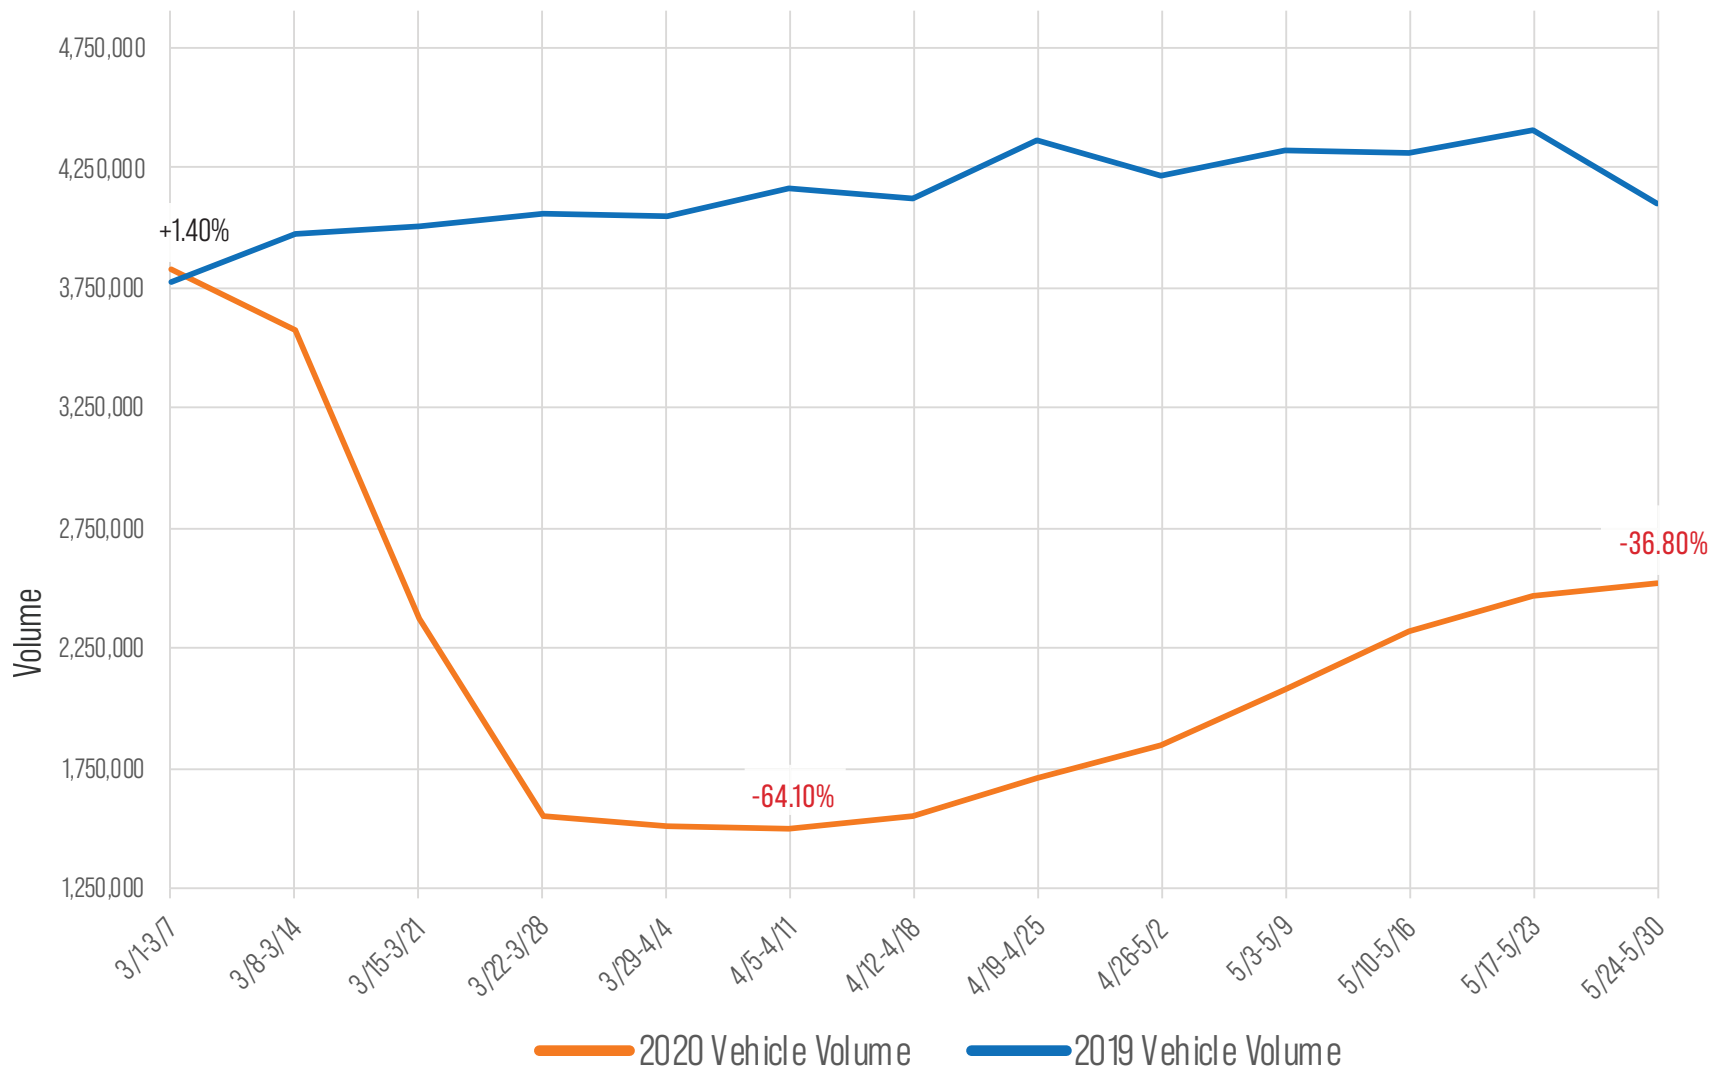

PENNSYLVANIA TURNPIKE COMMISSION

Impacts of COVID-19

June 15, 2020

Revenue vs. Debt [2010-2021]

Traffic Volume By Year [1940-2020]

Traffic Volume By Year [1991-2020]

Traffic Volume By Year [2001-2020]

Traffic Volume: Q4 2020 vs. 2019

Traffic Revenue: Q4 2020 vs. 2019