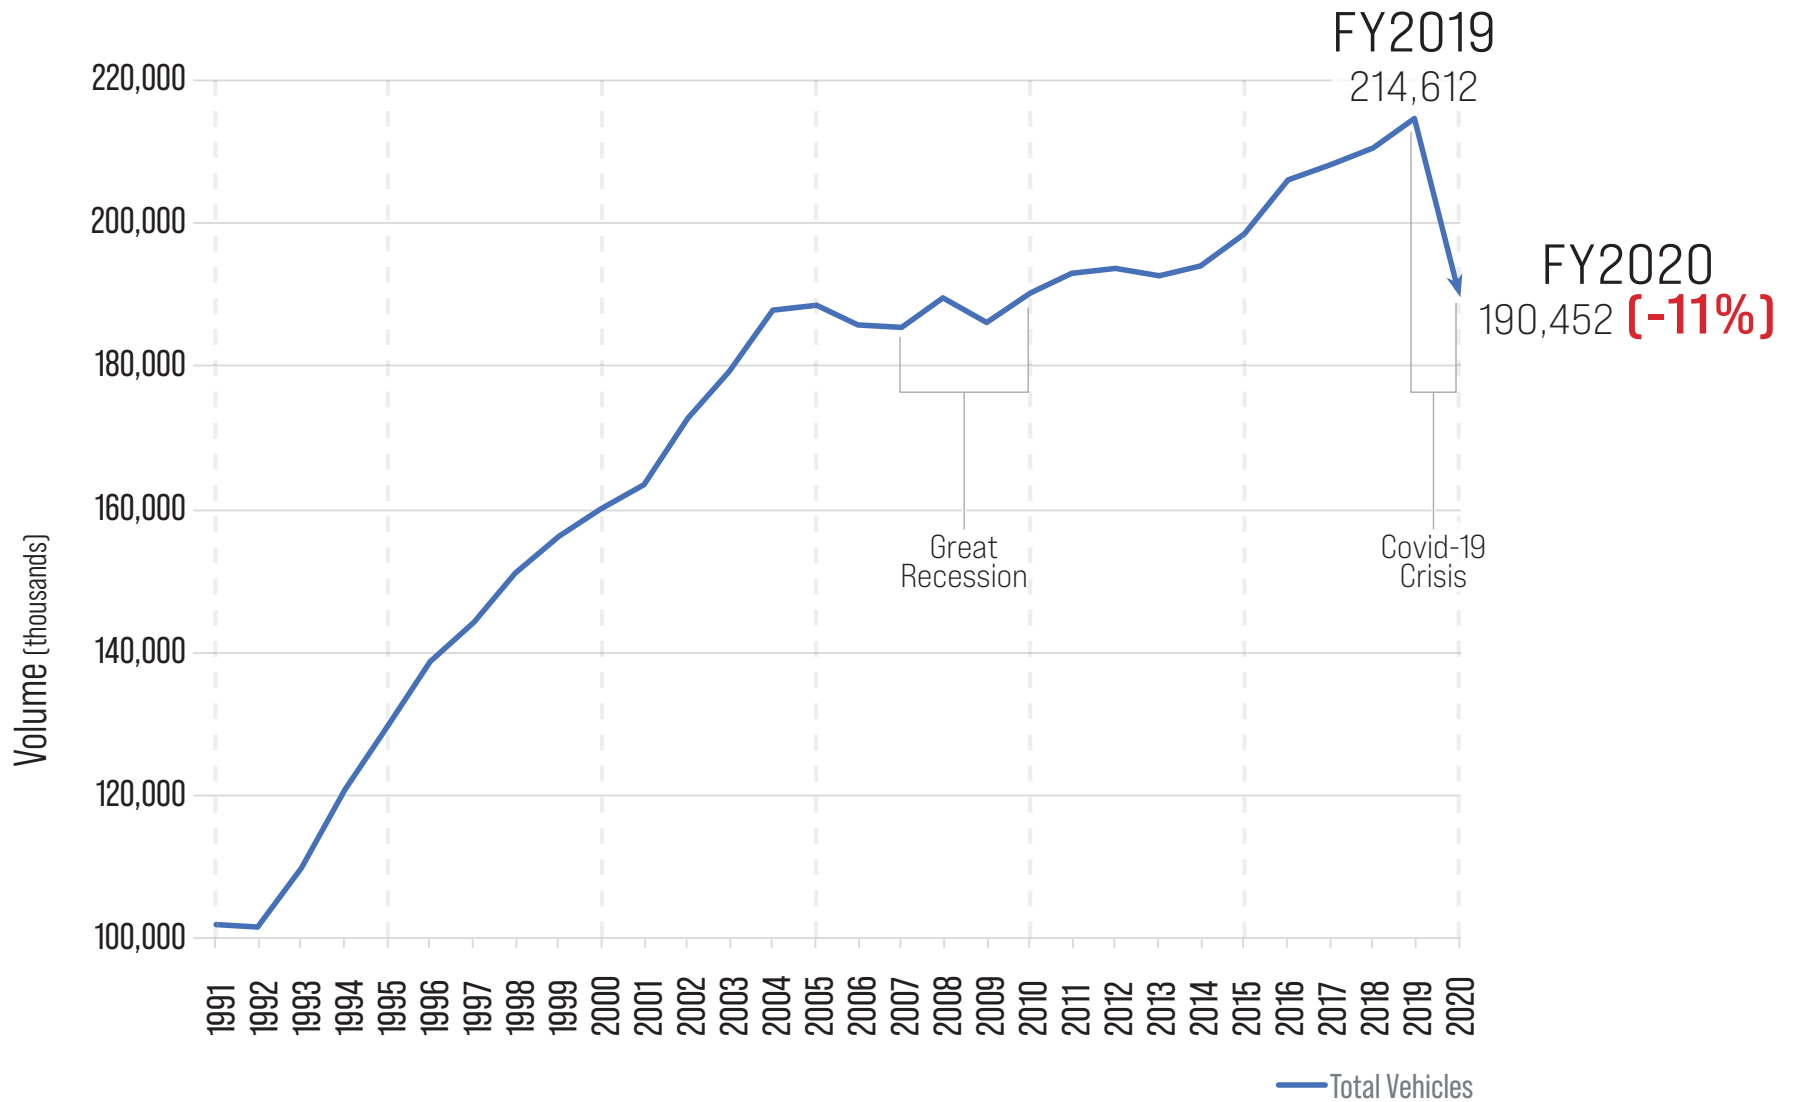

PENNSYLVANIA TURNPIKE COMMISSION

Impacts of COVID-19

June 15, 2020

Revenue vs. Debt [2010-2021]

Traffic Volume By Year [1940-2020]

Traffic Volume By Year [1991-2020]

Traffic Volume By Year [2001-2020]

Traffic Volume: Q4 2020 vs. 2019

Traffic Revenue: Q4 2020 vs. 2019